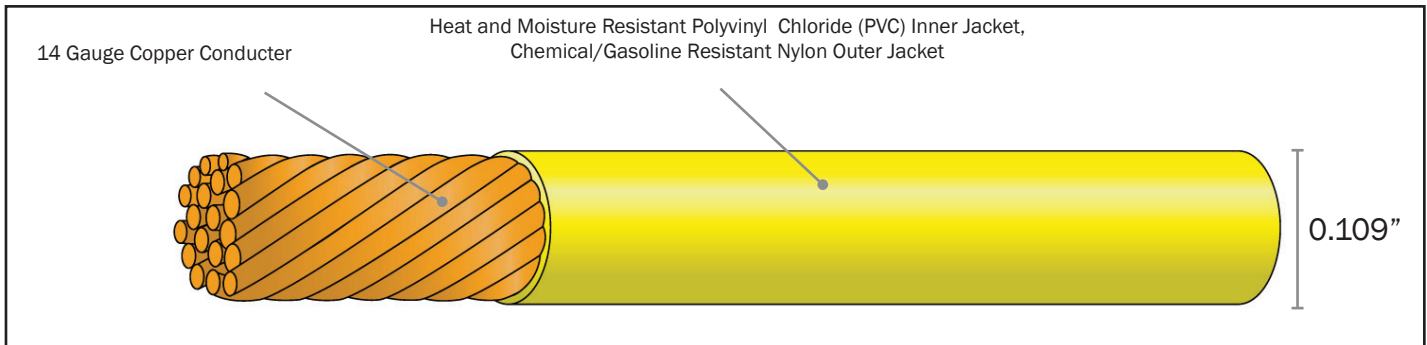

## Description:

Floorizwarm systems are designed to heat areas ranging from 15-110 square feet. The cables are always installed in a cementitious heatsink, such as concrete or mortar. This makes the system well suited for remodels or new construction in bathrooms, good fit for tile and stone floors where a predetermined length of Tuff Cable Heating Element with 25 Year Warranty. Each Floorizwarm system contains a power unit including a step down transformer, a programmable thermostat with a floor sensor, and accessories for the installation. Floorizwarm systems are low voltage, and suited for use in wet areas like bathrooms, shower floors and benches. The amount of heat generated per square foot is controlled by the spacing of the cables.

## Systems:

Model #	Area to be Heated	Cable Length	Element Spacing	W/Sq Ft	Total Watts	Power Unit Dimensions
FLZ1520AC	15-20 Sq Ft	50 Ft	3.6"-5"	14.7-11.03	228	8.25"H x 6.5"W x 4.75"D
FLZ2030AC	20-30 Sq Ft	80 Ft	2.5"-3.5"	14.9-9.9	324	8.25"H x 6.5"W x 4.75"D
FLZ3536AC	25-36 Sq Ft	70 Ft	3.8"-5.5"	14.8-10.3	360	8.25"H x 6.5"W x 4.75"D
FLZ3650AC	36-50 Sq Ft	160 Ft	2.7"-3.5"	14.7-10.6	528	8.25"H x 6.5"W x 4.75"D
FLZ5064AC	50-64 Sq Ft	125 Ft	4.8"-6.1"	13.5-10.59	688	8.25"H x 6.5"W x 4.75"D
FLZ6475AC	64-75 Sq Ft	260 Ft	2.8"-3.3"	14.9-12.99	980	9.75"H X 7.5"W X 6"D
FLZ75110AC	75-110 Sq Ft	225 Ft	3.7"-5.5"	14.8-10.5	1204	9.75"H X 7.5"W X 6"D