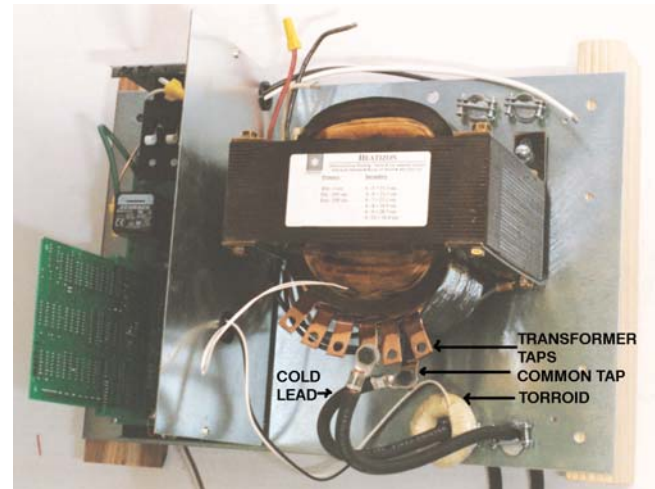

Available Sizes

- S050 1/2kVA Transformer
- S101 1kVA Transformer
- S102 2kVA Transformer
- S103 3kVA Transformer
- S104 4kVA Transformer
- S105 5kVA Transformer
- S106 6kVA Transformer
- S202 2X2kVA Transformer
- S203 2X3kVA Transformer

Requirements

- One Rough-In Kit: RIKIT50, RIKIT100, RIKIT150, or RIKIT200.
- One Control Box: CBX6, CBX6T, CBX6F, CBX6TF, CBX23, CBX23T, CBX23F, or CBX23TF.
- One Element Kit:
  - —Tuff Cable Element Kit: CABKIT100, CABKIT200, CABKIT300, CABKIT400, CABKIT500, CABKIT600, CABKIT700, or CABKIT800.
  - —Z Mesh Element Kit, 12": SCRKIT50, SCRKIT75, SCRKIT100, SCRKIT150, SCRKIT200, SCRKIT250, SCRKIT300, or SCRKIT350.
  - —Z Mesh Element Kit, 9": SCRKIT50-9, SCRKIT100-9, or SCRKIT250-9.
- One of the many activation devices offered by Heatizon Systems and designed to satisfy your specific needs.

COMFORT RADIANT HEATING LLC
9 MORRIS LANE, CLIFTON PARK,
NEW YORK 12065

Toll free: (888)448-0555
Local: (518)373-5700
F: (518)373-0135