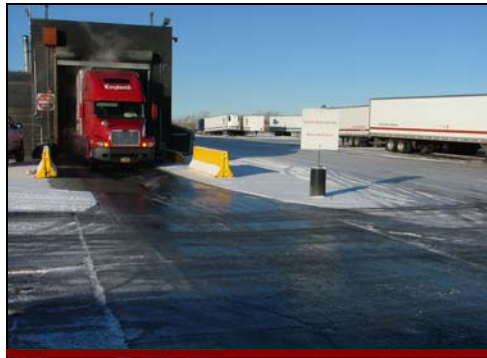

APPLICATIONS

- Driveways
- Walkways
- Car/Truck Washes
- Stairs
- Roadways
- Access ramps
- Commercial ramps
- Loading docks
- Building entrances
- Pedestrian bridges

FEATURES

- Easily zoned for small or large areas
- Virtually no maintenance
- No oil, gas, or propane required
- Minimal utility space requirements
- Quiet
- Easy to install
- Completely automated
- Economical to operate
- 100% energy efficient
- Industry leading warranty

INSTALLATION

- New
  - Concrete
  - Asphalt
  - Stone/Brick pavers
- Existing
  - Asphalt
  - Concrete

CUSTOMER SERVICE

Our highly experienced Technical & Design Support Teams are the best in the business. We also manufacture a family of low voltage snow melting, roof deicing, heat tracing and interior floor warming and space heating products. Call your Heatizon dealer for a free consultation or visit our website at www.comfortradiant.net.

COMFORT RADIANT HEATING, LLC
(888)448-0555

WWW.COMFORTRADIANT.NET