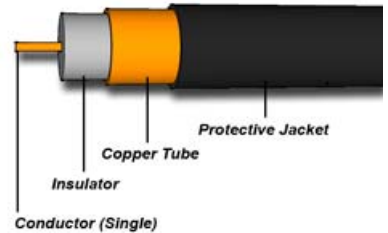

APPLICATIONS

- Driveways
- Walkways
- Car/Truck Washes
- Stairs
- Roadways
- Access ramps
- Commercial ramps
- Loading docks
- Building entrances
- Pedestrian bridges

Hott-Wire®
Single Conductor
MI Cable