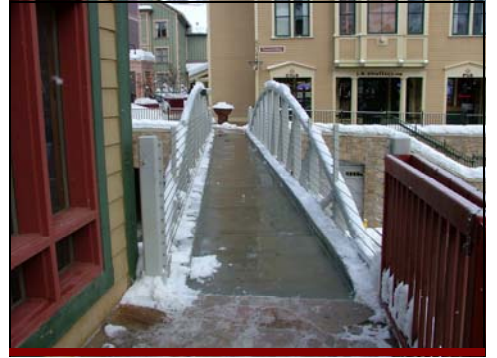

APPLICATIONS

- Driveways
- Walkways
- Car/Truck Washes
- Stairs
- Roadways
- Access ramps
- Commercial ramps
- Loading docks
- Building entrances
- Pedestrian bridges

FEATURES

- Easily zoned for small or large areas
- Virtually no maintenance
- No oil, gas, or propane required
- Minimal utility space requirements
- Quiet
- Easy to install
- Completely automated
- Economical to operate
- 100% energy efficient
- Industry leading warranty

INSTALLATION

- New
  - Concrete
  - Asphalt
  - Stone/Brick pavers
- Existing
  - Asphalt
  - Concrete

CUSTOMER SERVICE

Our highly experienced Technical & Design Support Teams are the best in the business. We also manufacture a family of low voltage snow melting, roof deicing, heat tracing and interior floor warming and space heating products. Call your Heatizon dealer for a free consultation or visit our website at www.comfortradiant.net.

COMFORT RADIANT HEATING, LLC
(888)448-0555

WWW.COMFORTRADIANT.NET